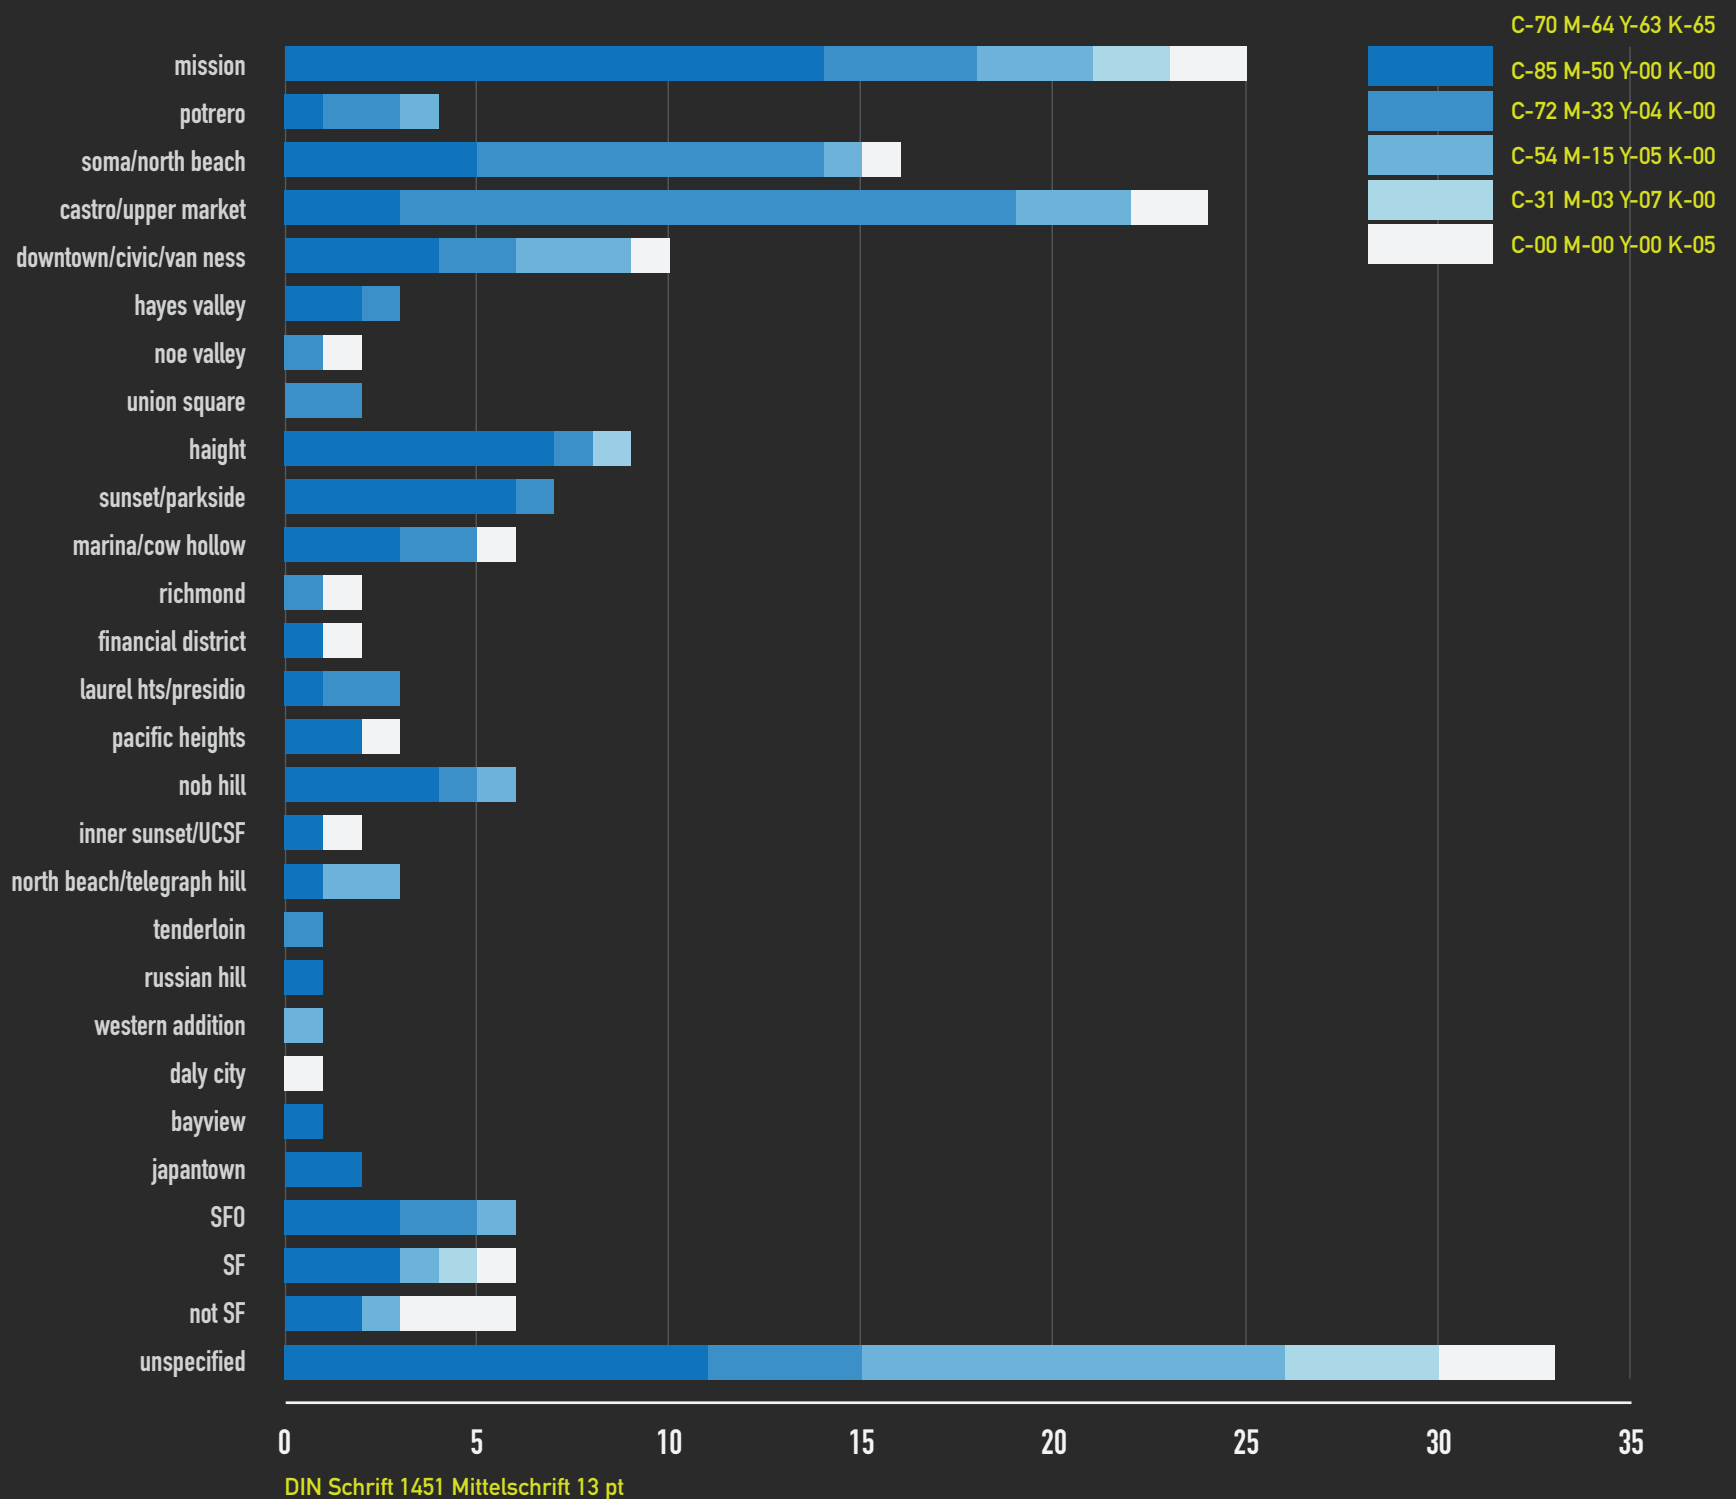

DIN Schrift Grotesk Bold Condensed 50 pt

SAN FRANCISCO MISSED CONNECTIONS

geographic breakdown

DIN Schrift 1451 Mittelschrift 18 pt

KEY:

Data was collected from Craigslist® missed connections from 11/7/09 through 11/8/09. The geographic locations do not represent all the neighborhoods in San Francisco, CA however they are the only instances that occurred on this particular weekend. DIN Schrift 1451 Mittelschrift 11/16pt

DIN Schrift 1451 Engschrift 11/18pt

TOTAL
182

77 m4w
52 m4m
29 w4m
08 w4m
20 unspecified

DIN Schrift 30640 Neuzzeit Grotesk Bold Condensed 44 pt