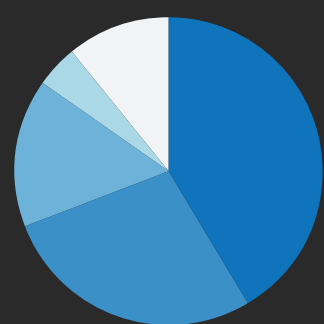

KEY:

Data was collected from Craigslist® missed connections from 11/7/09 through 11/8/09. The geographic locations do not represent all the neighborhoods in San Francisco, CA however they are the only instances that occurred on this particular weekend. DIN Schrift 1451 Mittelschrift 11/16pt

DIN Schrift 1451 Engschrift 11/18pt