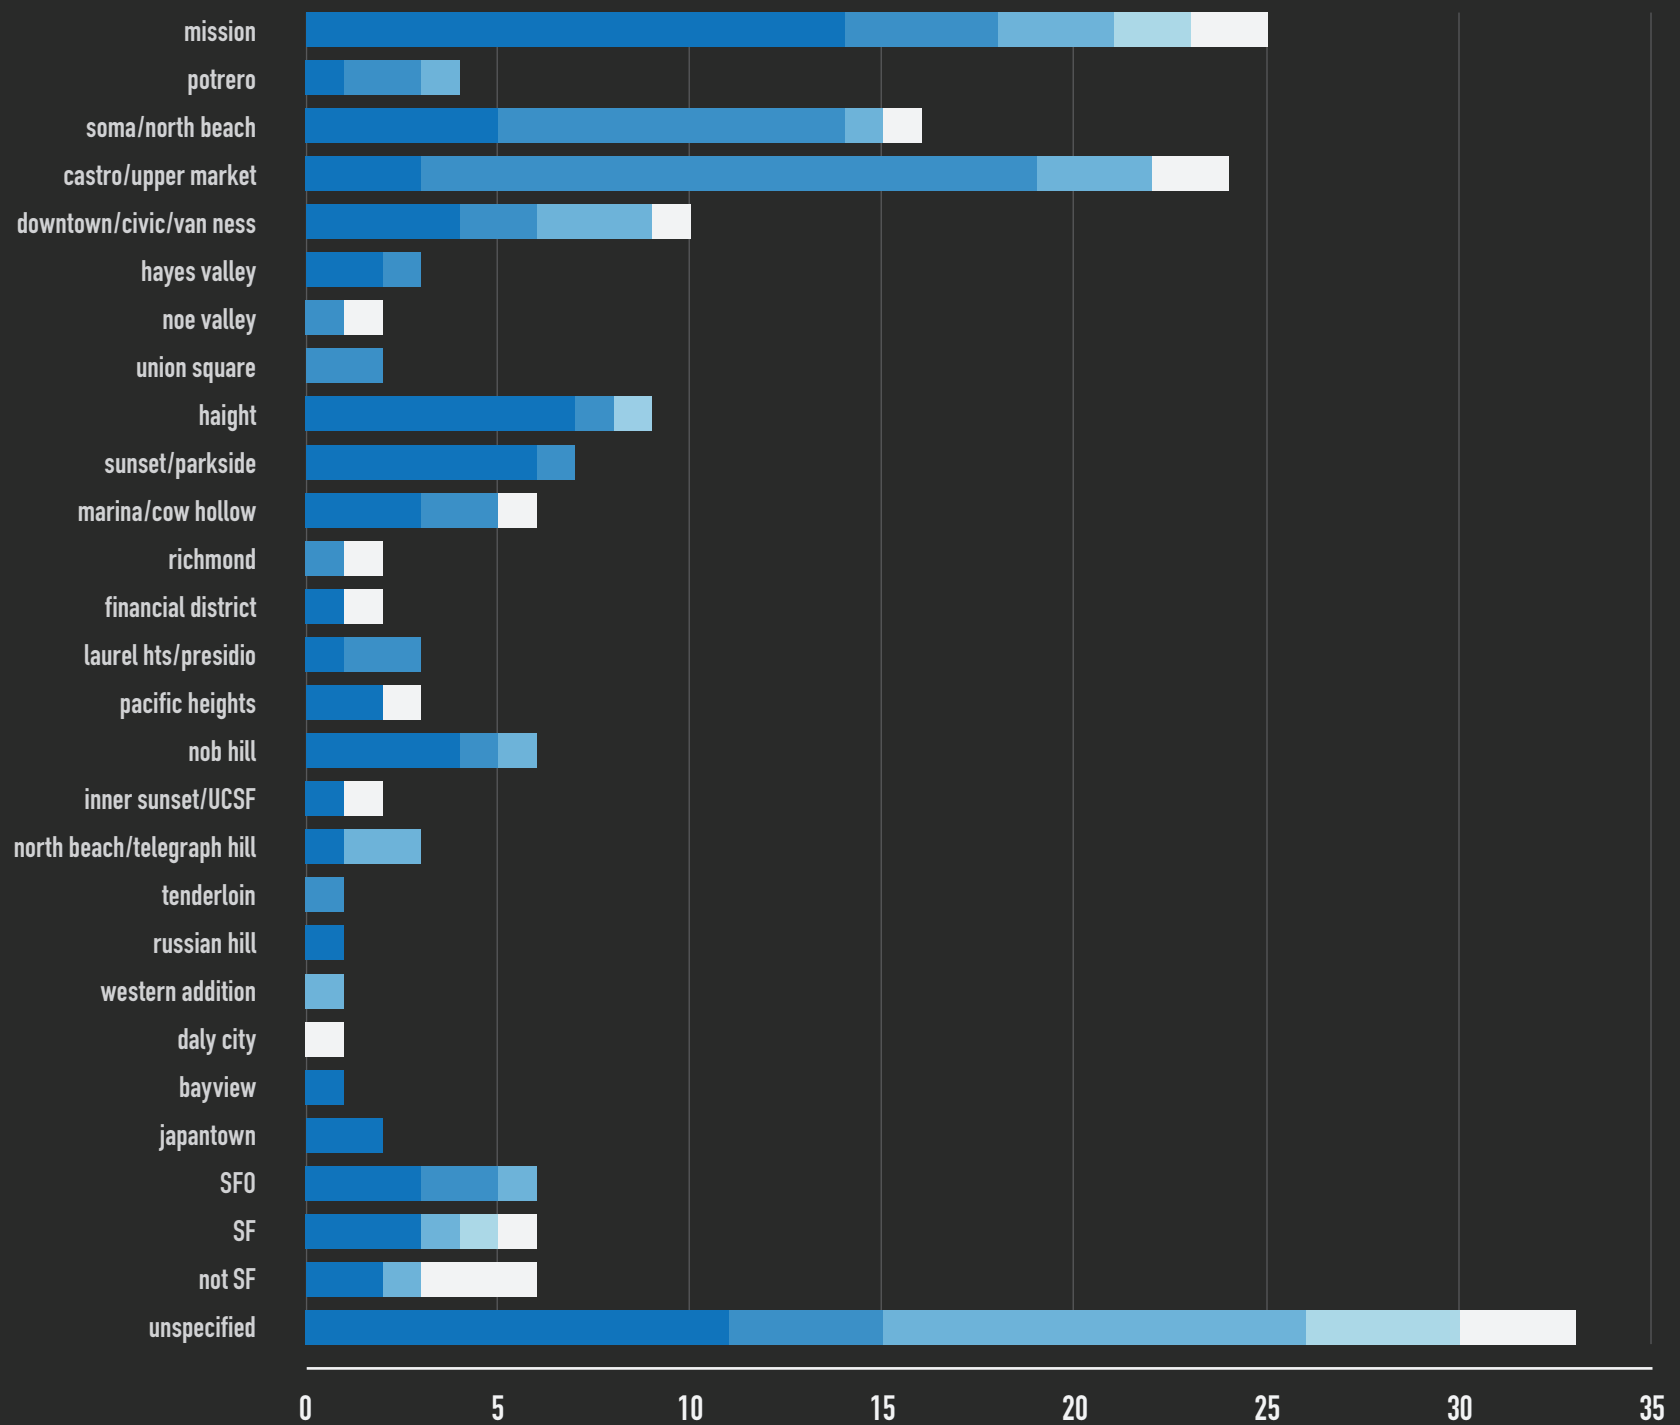

SAN FRANCISCO MISSED CONNECTIONS

geographic breakdown

KEY:

Data was collected from Craigslist® missed connections from 11/7/09 through 11/8/09. The geographic locations do not represent all the neighborhoods in San Francisco, CA. However, they are the only instances that occurred on this particular weekend.

182
TOTAL

77 m4w
52 m4m
29 w4m
08 w4w
20 unspecified

DIN Schrift Grotesk Bold Condensed 50 pt

SAN FRANCISCO MISSED CONNECTIONS

geographic breakdown

DIN Schrift 1451 Mittelschrift 18 pt

KEY:

Data was collected from Craigslist® missed connections from 11/7/09 through 11/8/09. The geographic locations do not represent all the neighborhoods in San Francisco, CA however they are the only instances that occurred on this particular weekend. DIN Schrift 1451 Mittelschrift 11/16pt